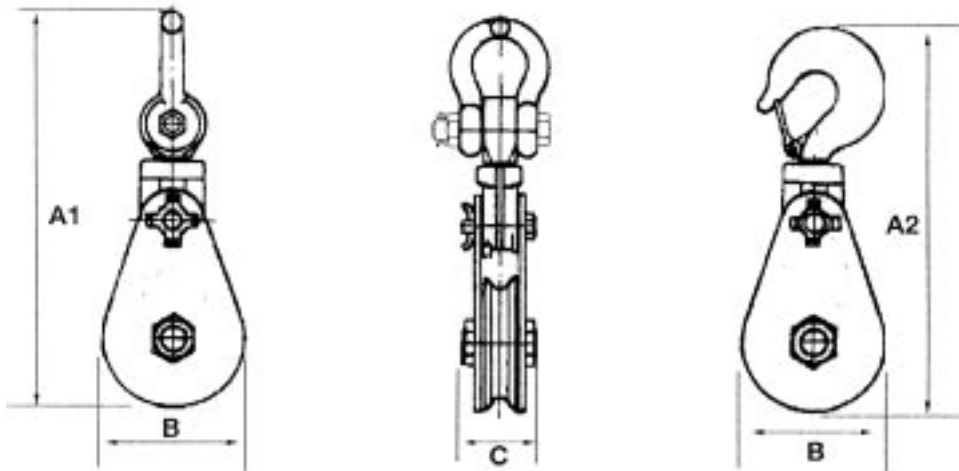

**SINGLE SHEAVE LIGHTWEIGHT
HEAVY DUTY SNATCH BLOCKS
WITH SWIVEL HOOK OR SHACKLE HEADFITTING
BLUE PAINTED - TESTED AND CERTIFIED**

SHEAVE	SHEAVE	HEAD LOAD	WIRE DIA	A1	A2	C	B	N	WEIGHT
in	mm	TONNES	mm	mm	mm	mm	mm		EACH KGS
3	76	2	7-9	286	292	70	82	BB	4
4.1/2	114	4	10-12	345	358	70	120	BB	6
6	152	8	16	475	498	93	160	RB	14
6	152	8	20-22	475	498	93	160	RB	15
8	203	8	20-22	528	549	93	210	RB	20
10	254	12	20-22	679	695	114	260	RB	36
12	305	15	24-26	767	797	133	310	RB	54

N = BB - BRONZE BUSHED SHEAVES
RB - ROLLER BEARING SHEAVES